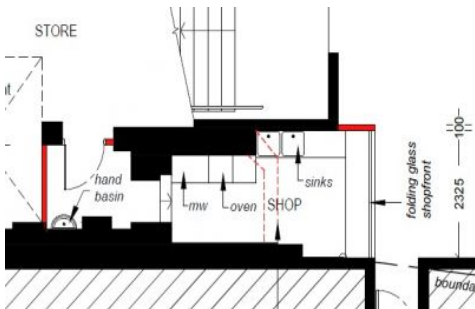

## 1 Temperance Lane Sydney NSW

- 10sqm area
- Fitted with Tiled flooring, food prep counters, rear access, serving counter
- Grease Trap + Exhaust
- Fully DA approved
- 6am to 9pm trading hours
- Vietnamese Roll/Sushi/Burgers...no Espresso Bar

**Building Size** : 10 sqm  
**Land Size** : 10 sqm  
**View** : <https://www.gunningre.com.au/lease/nsw/sydney-city/sydney/commercial/retail/5731515>