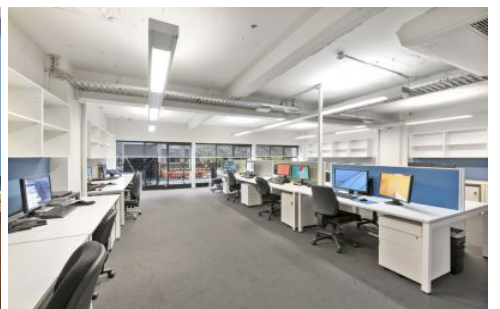

## Level 1/37 Darlinghurst Road Potts Point NSW

Gunning Real Estate is pleased to offer for lease these creative office's in the heart of Potts Point. These whole floor offices offer excellent commercial accommodation for small to medium business. The space is set over 173sqm per floor and come fitted out, including terrific boardroom and meeting room facilities.

**Building Size** : 173 sqm  
**View** : <https://www.gunningre.com.au/lease/nsw/eastern-suburbs/potts-point/commercial/offices/5731253>

This property features;

- 173sqm of office accommodation per floor
- Internal light well
- Flexible layout
- Self contained, floor by floor
- Can come fitted out with desks etc