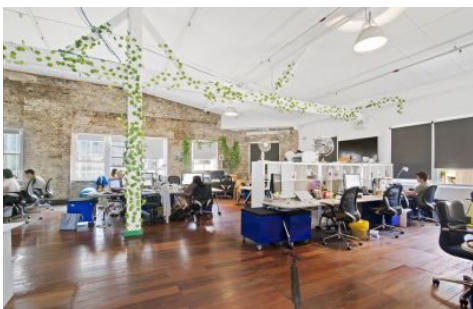

GUNNING

Level 3/63 William Street Darlinghurst NSW

Gunning's are pleased to offer for lease this fantastic commercial office space situated on the top floor of one of the inner cities most creative office buildings - Bedford Building's.

An exclusive whole floor on the penthouse level, this private space features a large boardroom, kitchen and bathrooms character timber beams and timber flooring. The property boasts natural light from three sides and benefits from a soaring high ceilings

Features include:

- 310sqm approx. private suite
- Back to base alarms and security
- 1920's style sliding gate lift from lobby direct to floor
- Cabled for data / phones
- Available January 2015

Building Size : 310 sqm
View : <https://www.gunningre.com.au/lease/nsw/eastern-suburbs/darlinghurst/commercial/offices/5730910>