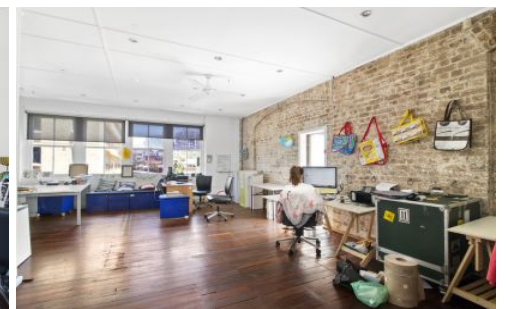

GUNNING

Level 3/63 William Street Darlinghurst NSW

Gunning's are pleased to offer for lease this fantastic commercial office space situated on the top floor of one of the inner cities most creative office buildings - Bedford Building's.

An exclusive whole floor on the penthouse level, this private space features a large boardroom, kitchen and bathrooms character timber beams and timber flooring. The property boasts natural light from three sides and benefits from a soaring high ceilings

Features include:

- 310sqm approx. private suite
- Back to base alarms and security
- 1920's style sliding gate lift from lobby direct to floor
- Cabled for data / phones
- Available January 2015

Building Size : 310 sqm
View : <https://www.gunningre.com.au/lease/nsw/eastern-suburbs/darlinghurst/commercial/offices/5730910>