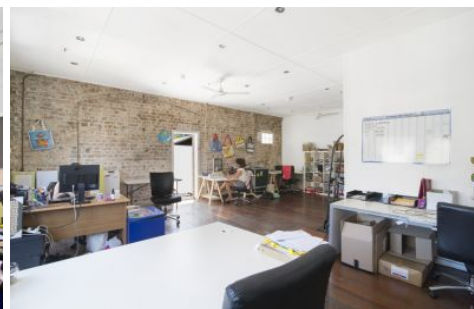

GUNNING

Level 3/63 William Street Darlinghurst NSW

Gunning's are pleased to offer for lease this fantastic commercial office space situated on the top floor of one of the inner cities most creative office buildings - Bedford Building's.

An exclusive whole floor on the penthouse level, this private space features a large boardroom, kitchen and bathrooms character timber beams and timber flooring. The property boasts natural light from three sides and benefits from a soaring high ceilings

Features include:

- 310sqm approx. private suite
- Back to base alarms and security
- 1920's style sliding gate lift from lobby direct to floor
- Cabled for data / phones
- Available January 2015

Building Size : 310 sqm
View : <https://www.gunningre.com.au/lease/nsw/eastern-suburbs/darlinghurst/commercial/offices/5730910>