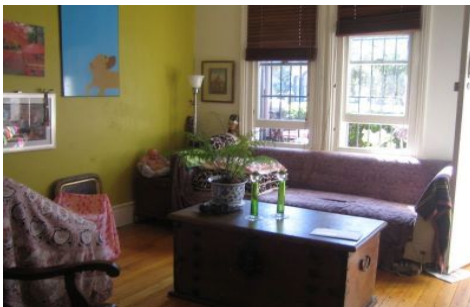

GUNNING

13 Chelsea Street SURRY HILLS NSW

3  **3** 

Amazing, spacious 3 bedroom terrace house in great, quiet location. Beautiful open plan dining/living room - perfect place to relax. Large European inspired kitchen, 3 stylish bathrooms (one ensuite), generous size bedrooms, walk-in robe in main, large balcony, & informal dining room/sunroom. Gorgeous, massive, private courtyard - great for entertaining/alfresco dining. Internal laundry, high ceilings, great picture windows, freshly painted, stunning original floorboards, plenty of natural light. Cafes, bars and restaurants at your doorstep. Pets allowed. **DON'T MISS OUT!**