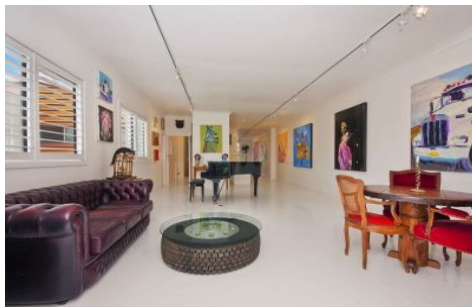

GUNNING

Level 1A 1 Redfern Redfern NSW

Short Term Leases Available

1st floor office
Good Natural light
Open plan
Ideal office, Gallery or Showroom
Own Kitchenette & bathroom
Parking available

Building Size : 80 sqm
Land Size : 80 sqm
View : <https://www.gunningre.com.au/lease/nsw/eastern-suburbs/redfern/commercial/retail/5730574>