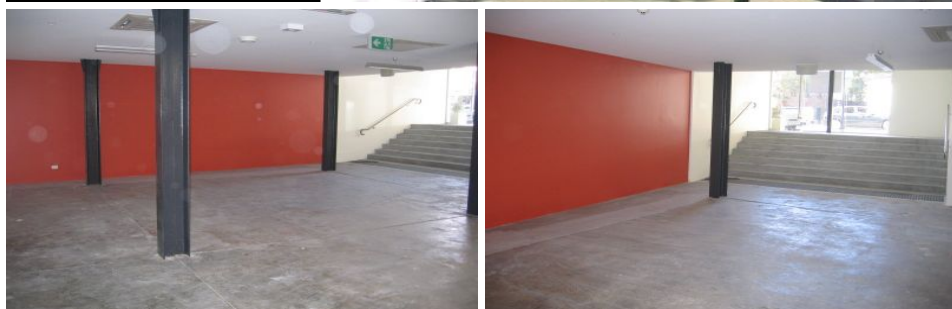

# GUNNING

**Shop 2/410 Crown Street SURRY HILLS NSW**

**Building Size** : 122 sqm  
**View** : <https://www.gunningre.com.au/lease/nsw/eastern-suburbs/surry-hills/commercial/retail/5730272>