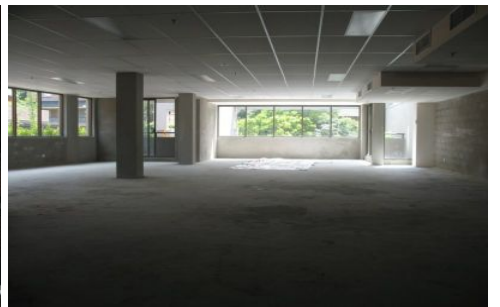

## C3/47-67 Mulga Road OATLEY NSW

Brand new shops & office ready to be fitted out with your own design.

Shops suitable for food.

Located in the newly developed Oatley Square on Mulga Road, these shops & offices neighbour Coles supermarket & Curves Fitness.

- \* Shop C3 - 160sqm
- \* Shop C4 - 141sqm
- \* Office C5 - 178sqm
- \* Ample on-site parking
- \* Well known neighbours

**Building Size** : 160 sqm

**View** : <https://www.gunningre.com.au/lease/nsw/st-george/oatley/commercial/retail/5730240>