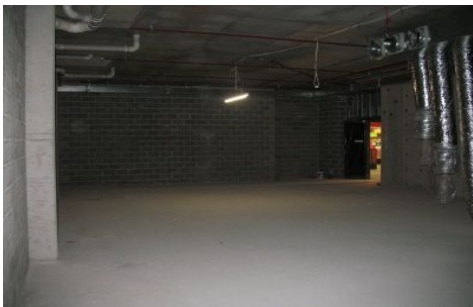

## C3/47-67 Mulga Road OATLEY NSW

Brand new shops & office ready to be fitted out with your own design.

Shops suitable for food.

Located in the newly developed Oatley Square on Mulga Road, these shops & offices neighbour Coles supermarket & Curves Fitness.

- \* Shop C3 - 160sqm
- \* Shop C4 - 141sqm
- \* Office C5 - 178sqm
- \* Ample on-site parking
- \* Well known neighbours

**Building Size** : 160 sqm

**View** : <https://www.gunningre.com.au/lease/nsw/st-george/oatley/commercial/retail/5730240>