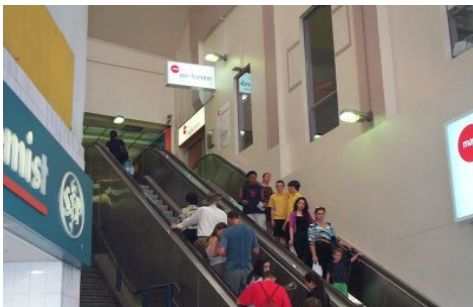

## Shop 4/227 Forest Road HURSTVILLE NSW

43sqm shopfront.

Located on Forest Road, very close to Hurstville Railway Station.

High foot traffic.

**Building Size** : 43 sqm

**View** : <https://www.gunningre.com.au/lease/nsw/st-george/hurstville/commercial/retail/5730213>