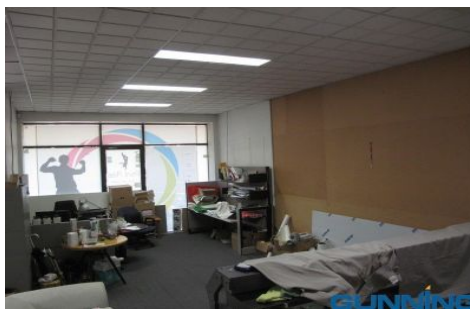

## 201 Victoria Road Marrickville NSW

Gunning Commercial is pleased to offer for lease this great retail space. The property is located near the corner of Victoria and Sydenham Roads in Marrickville.

The opportunity to lease the whole space (120sqm) as one shop exists or the two shops can be leased individually.

Other features of the two shop fronts include:

- 2 x 60sqm retail spaces
- Great exposure to passing car and foot traffic
- Internal bathroom and kitchenette
- Good signage potential
- Would suit a variety of commercial users.